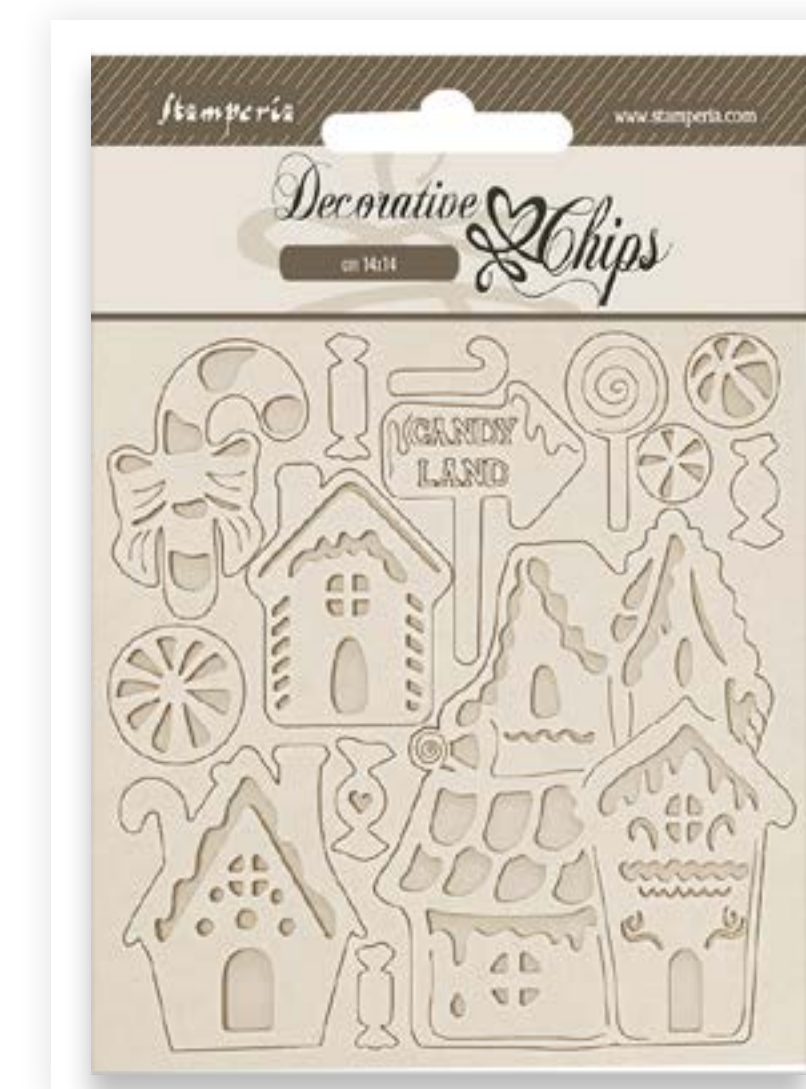

PASTA SCULTURA
K3P52

ALLEGRO COLOR
KAL109

DECORATIVE CHIPS

*Candy
Christmas*
Stamperia

LASER CUT
cm 14 x 14 - 5.51" x 5.51"

- Very thin and detailed laser cut
- Embellishment for scrapbooking and card making

● **SCB271**

● **SCB272**

RELATED ITEMS

FLAT POINT BRUSH SIZE 4
KR120

SPARKLING
K3GGS17

STARDUST
KAPRB01

ALLEGRO KIT

Candy
Christmas
Stamperia