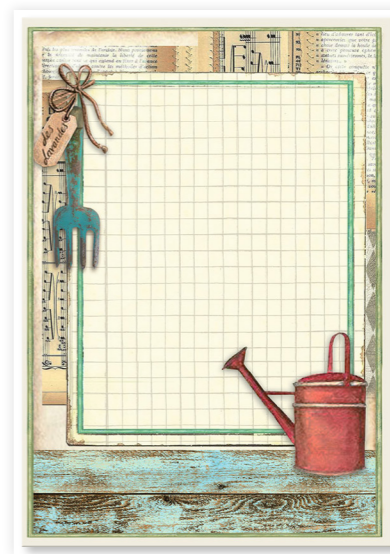

DFSA4869

DFSA4870

DC29M VELO GLUE 80ML

RICE PAPER *backgrounds*

DFSAK6021 8 PRINTED RICE PAPER A6
CM 10.5 x 14.8 - 4.13" x 5.82" - GR 28

Rice Paper Backgrounds is a selection of subjects that you can use to create background in your journal page or in your cards. You only need to add a subject, like an Ephemera or a Die Cut, and your creation will be ready.