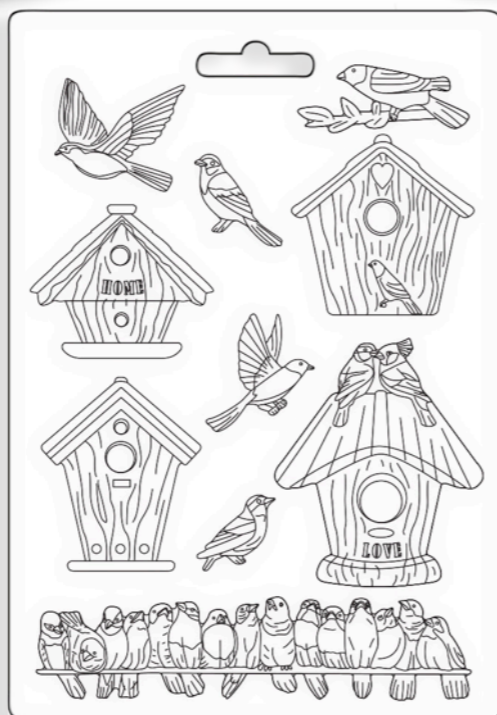

HOW TO PEEL OFF

click and watch

MOULDS

MINI

CM 14.8 x 21 - 5.83" x 8.27"

K3PTA5661

K3PTA5662

HOW TO USE

click and watch

DECORATIVE chips

CM 14 x 14 - 5.51" x 5.51"

Very thin and detailed laser cut embellishments for scrapbooking and card making.

SCB214

SCB215

STENCILS

CM 18 x 18 - 7.09" x 7.09"
THICKNESS MM 0.25