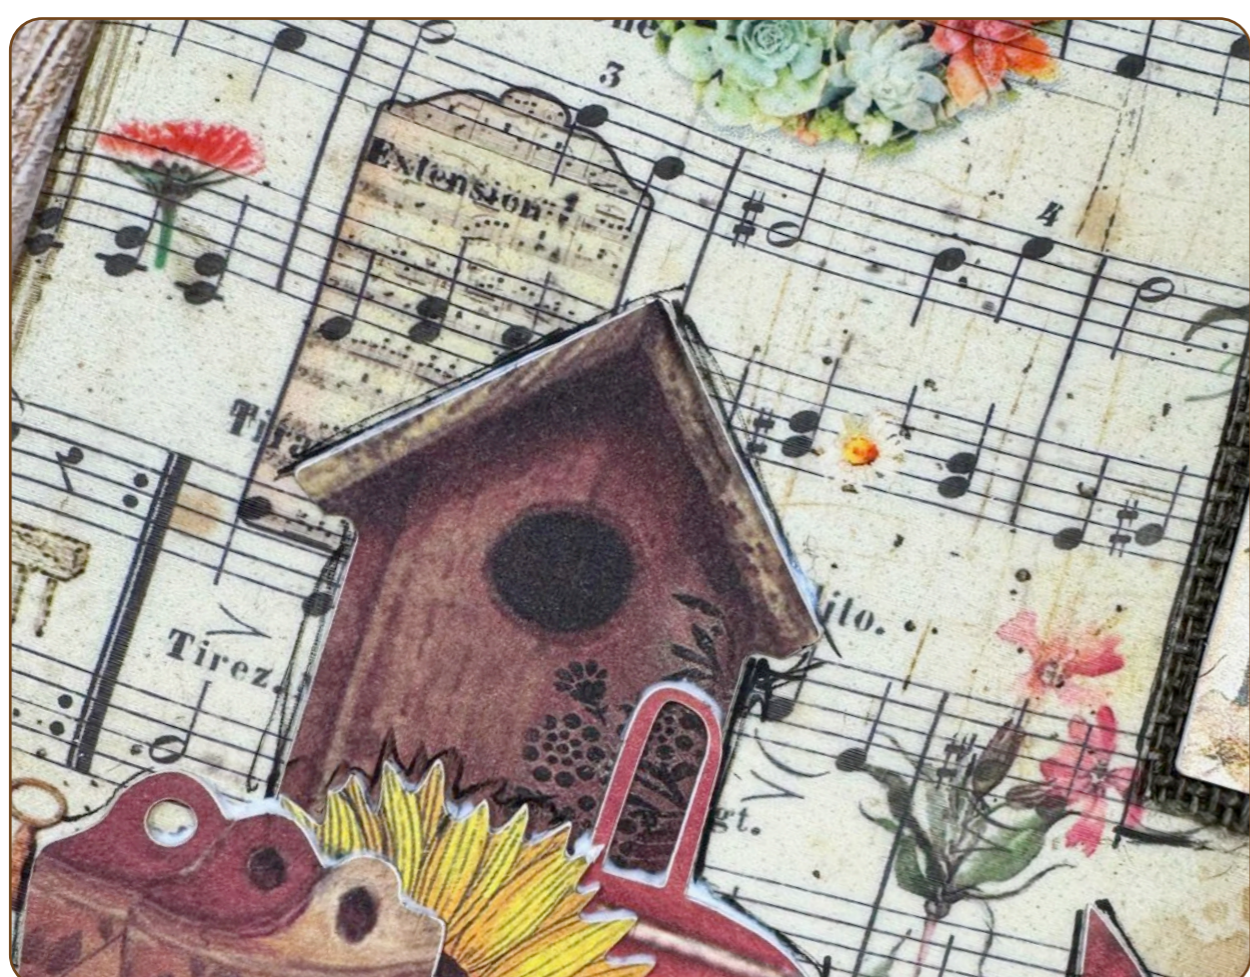

PASTA SCULTURA

PASTA SCULTURA WHITE. WATER-BASED. CONTAINS NATURAL FIBERS TO CREATE A VERY NATURAL VOLUME. IT CAN BE COLORED WITH ACRYLIC AND AQUACOLOR.

K3P52
ML 150

CRACKLÉ PASTE

CRACKLE PASTE WATER-BASED, IS SUITABLE FOR EVERY POROUS SURFACE. REQUIRED PRIMER ON SMOOTH SURFACES. ONCE IT IS DRIED IT BECAMES TRANSPARENT. YOU CAN COLOR IT WITH ACRYLIC COLORS, ACQUACOLOR AND MYSTIK INK. CAN BE DRIED WITH THE HAIR DRYER.