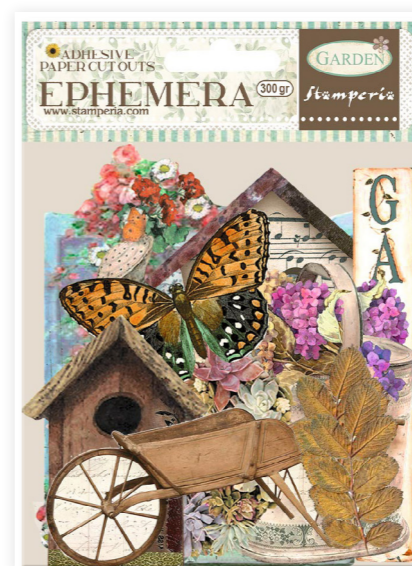

size: 10.16 x 21.6 cm

RUB ON

TRANSFER FILM FOR DECORATION

CM 21.16 x 21.6 - 8.33" x 2.36"

With Rub On you can transfer images on any kind of smooth surface, as they were printed on it. Very suitable for journaling and decorations. Best on light colour surfaces.

DFLRB86

DFLRB87

EPHEMERA

DFLCT45

42 PCS

ADHESIVE PAPER CUT OUTS

CM 12 x 16.5 - 4.72" x 6.49" - GR 300

Suitable for Journaling, Card Making and Scrapbooking

HOW TO PEEL OFF

click and watch