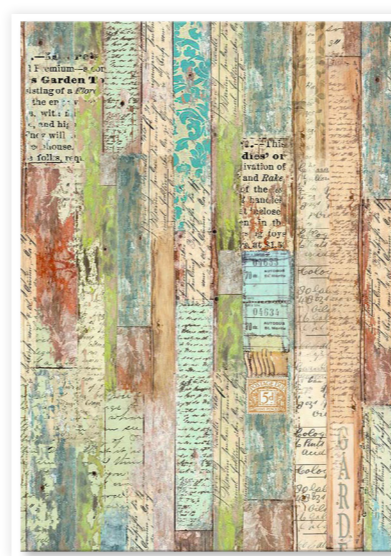

DFSA4869

DFSA4870

DC29M VELO GLUE 80ML

RICE PAPER *backgrounds*

DFSAK6021 8 PRINTED RICE PAPER A6
CM 10.5 x 14.8 - 4.13" x 5.82" - GR 28

Rice Paper Backgrounds is a selection of subjects that you can use to create background in your journal page or in your cards. You only need to add a subject, like an Ephemera or a Die Cut, and your creation will be ready.

HOW TO USE
click and watch

DIE CUTS *laser cut*

DFLDC97

PRINTED ON CARDBOARD - GR 800

45 PCS

WOODEN SHAPE *laser cut*

KLSP159

CM 14.8 x 21 - 5.83" x 8.27"