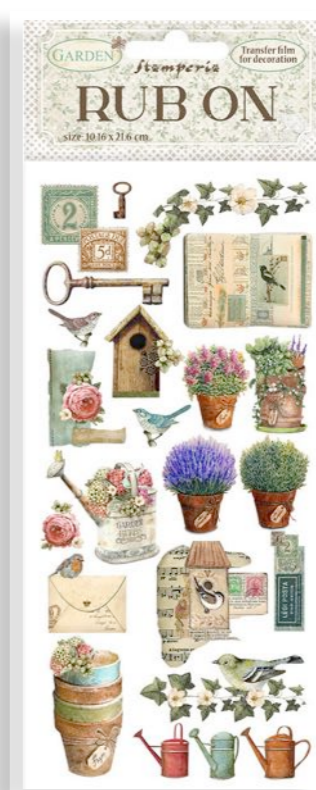

size: 10.16 x 21.6 cm

RUB ON

TRANSFER FILM FOR DECORATION

CM 21.16 x 21.6 - 8.33" x 2.36"

With Rub On you can transfer images on any kind of smooth surface, as they were printed on it. Very suitable for journaling and decorations. Best on light colour surfaces.

DFLRB86

DFLRB87

EPHEMERA

DFLCT45

42 PCS

ADHESIVE PAPER CUT OUTS

CM 12 x 16.5 - 4.72" x 6.49" - GR 300

Suitable for Journaling, Card Making and Scrapbooking

HOW TO PEEL OFF

click and watch