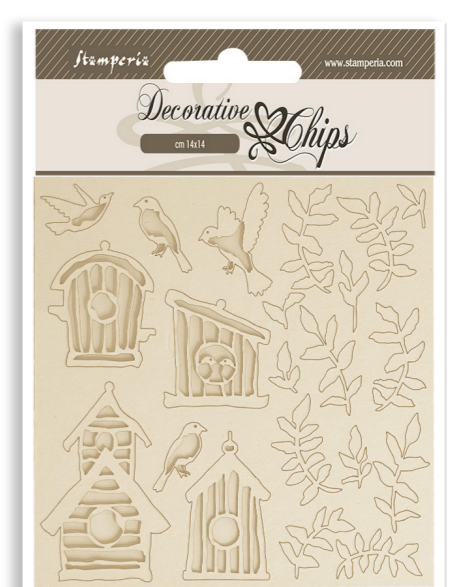

click and watch

DECORATIVE chips

CM 14 x 14 - 5.51" x 5.51"

Very thin and detailed laser cut embellishments for scrapbooking and card making.

SCB214

SCB215

STENCILS

CM 18 x 18 - 7.09" x 7.09"
THICKNESS MM 0.25